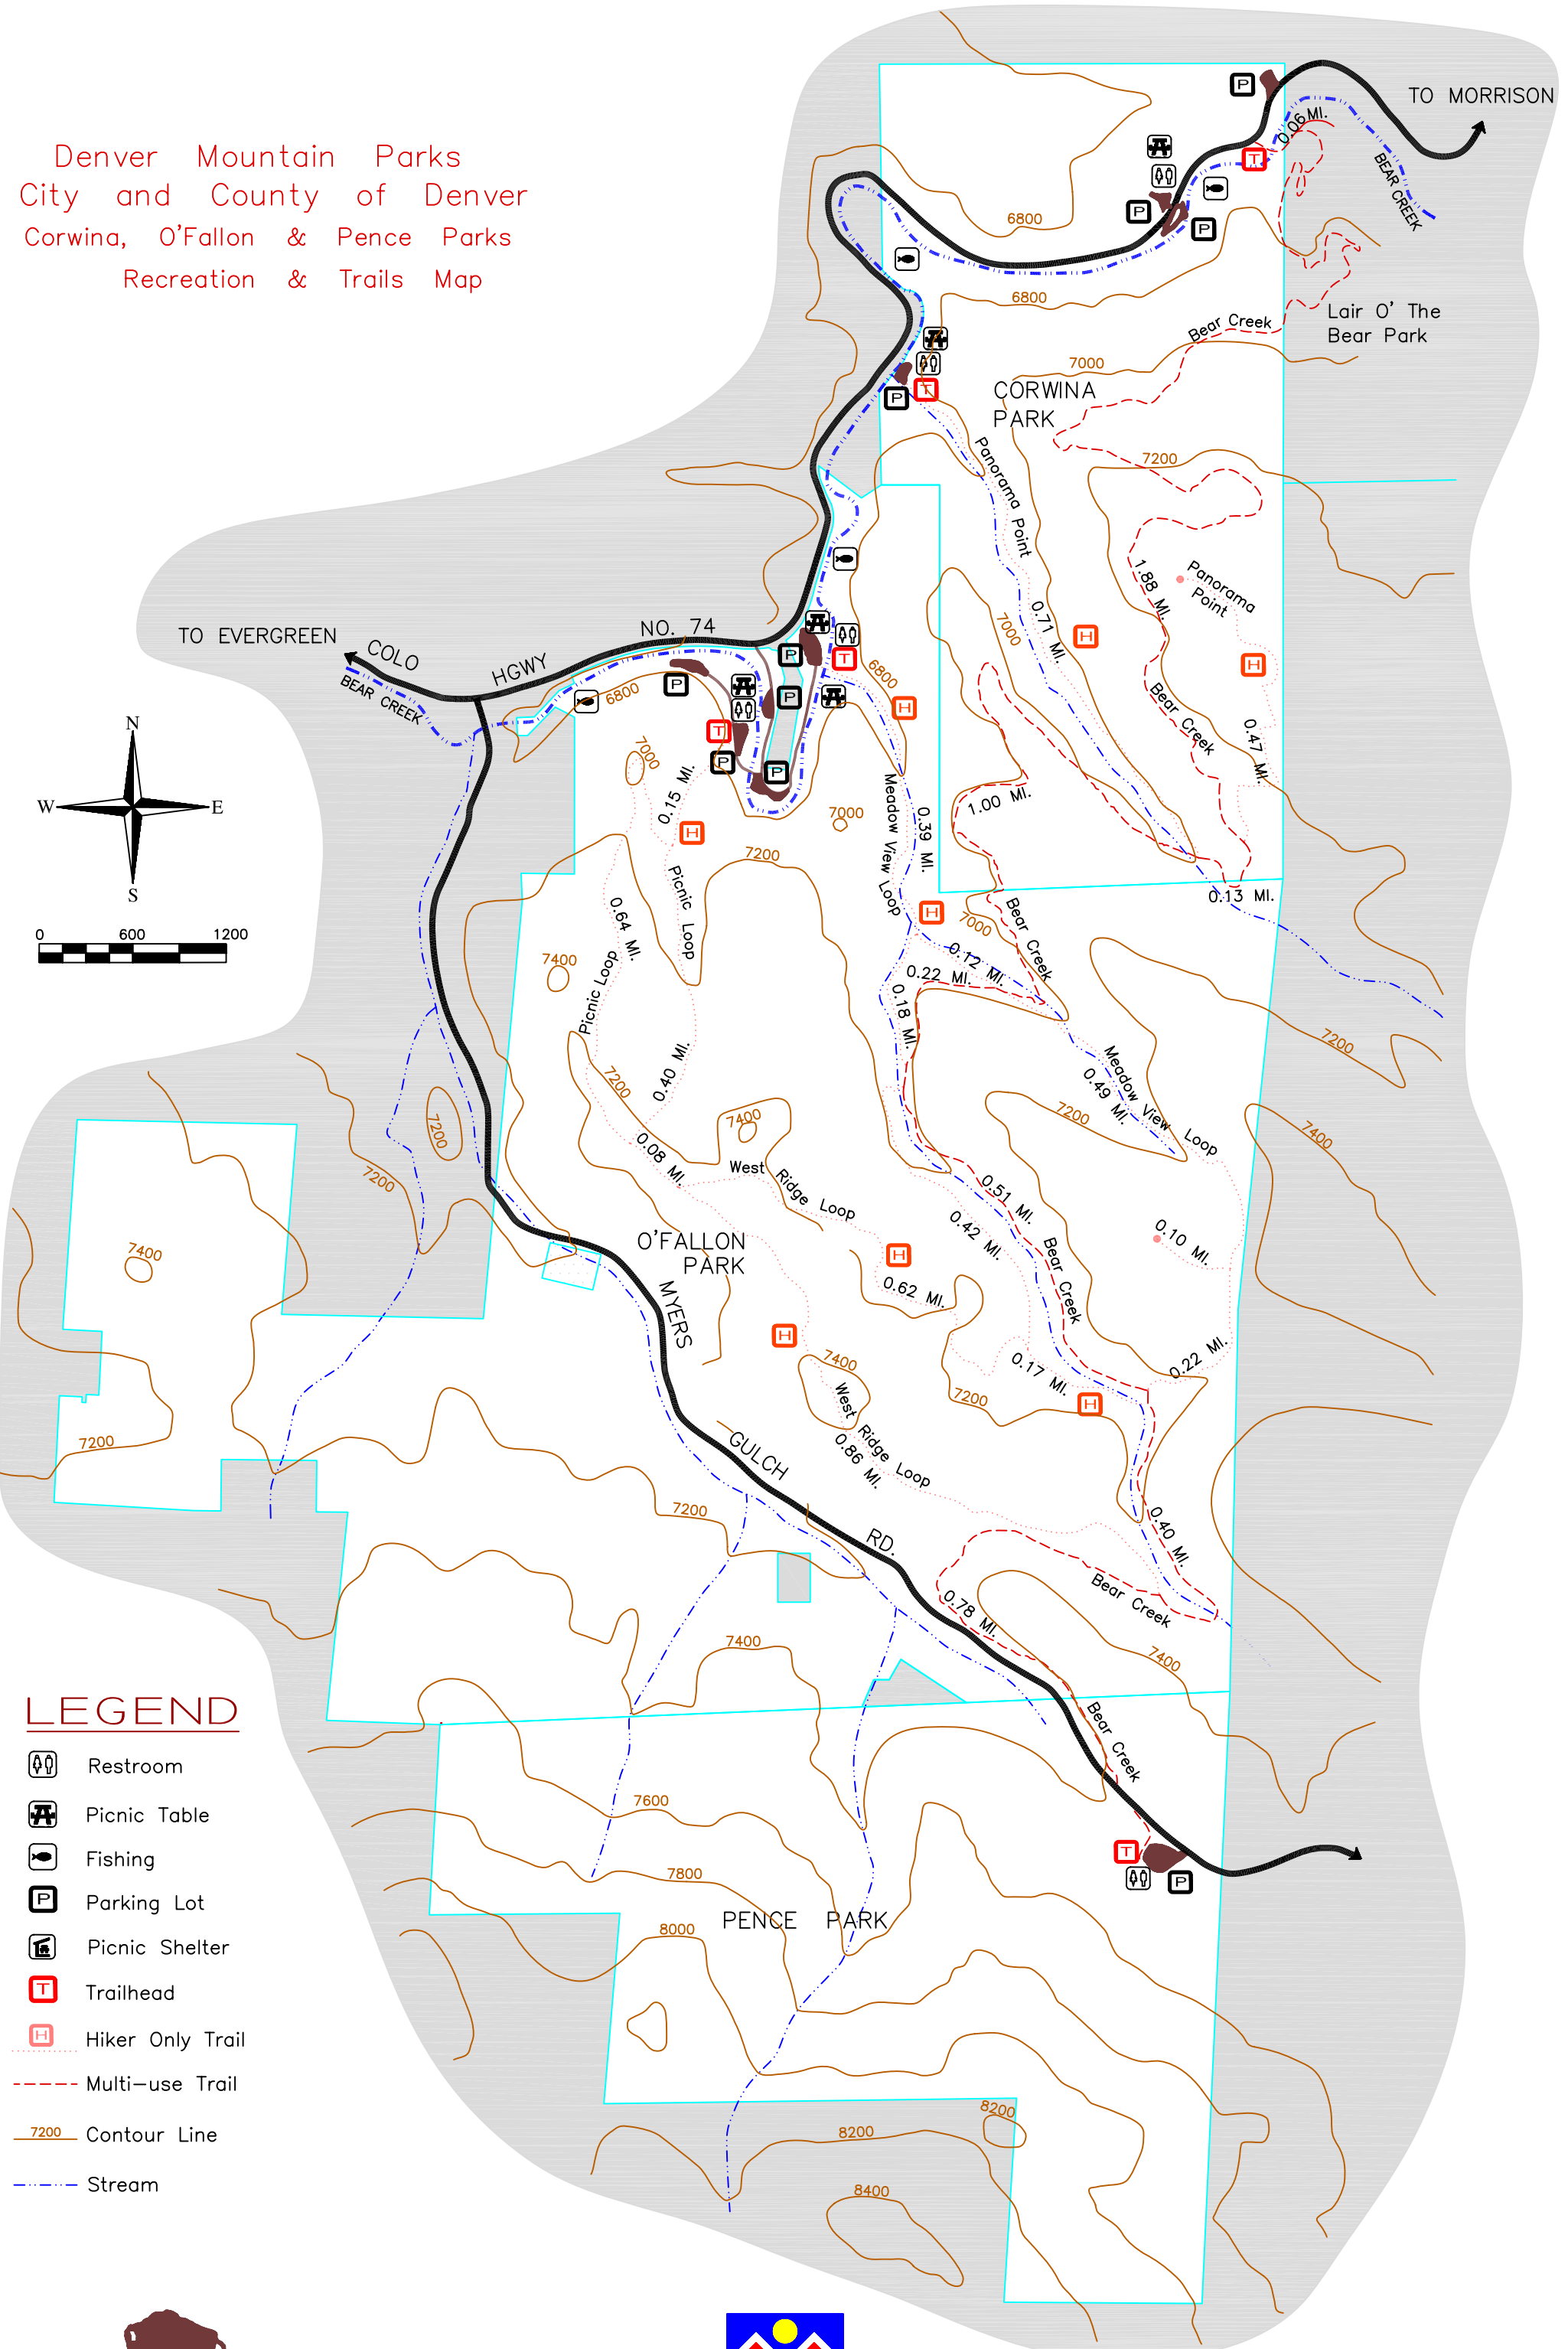

Denver Mountain Parks
 City and County of Denver
 Corwina, O'Fallon & Pence Parks
 Recreation & Trails Map

LEGEND

- Restroom
- Picnic Table
- Fishing
- Parking Lot
- Picnic Shelter
- Trailhead
- Hiker Only Trail
- Multi-use Trail
- Contour Line
- Stream

DENVER MOUNTAIN PARKS

CITY AND COUNTY OF DENVER

DWG. NO. 2008-02
 DATE: November 7, 2007
 DRAWN BY: GREGORY S. NEITZKE PLS